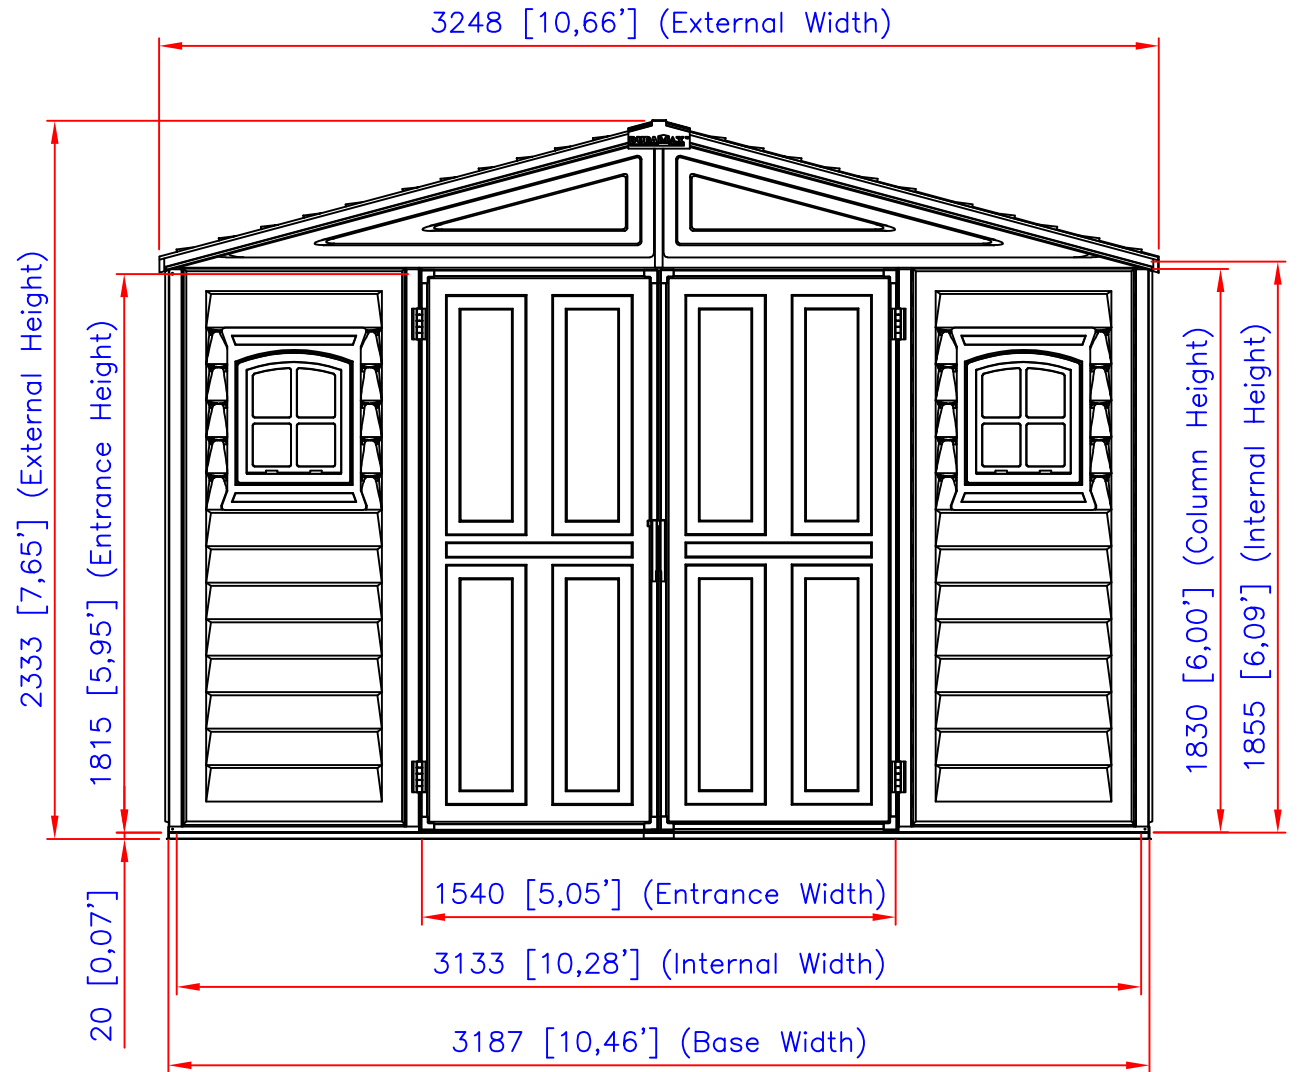

Side View

Elevation

10'x8' WoodBridge Lowes

Note - Dimensional tolerance ± 5.0 mm.